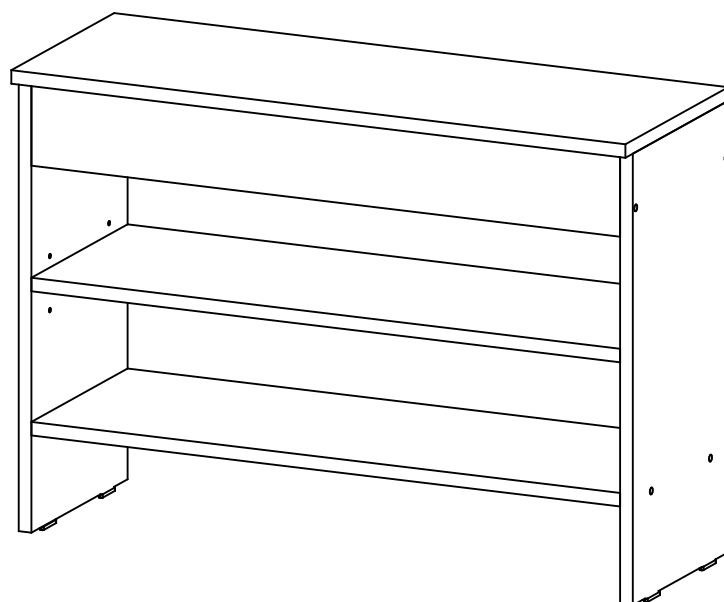

# VITTO-10

30-45 min

PH2

- |                   |                   |
|-------------------|-------------------|
| ① 774x278x16 (x1) | ⑤ 742x100x16 (x1) |
| ② 534x260x16 (x2) | ⑥ 742x100x16 (x1) |
| ③ 742x260x16 (x1) | ⑦ 742x260x16 (x1) |
| ④ 742x228x16 (x1) | ⑧ 770x176x3 (x2)  |

1:1

x8

7x50

x8

∅15

x8

8x30

x12