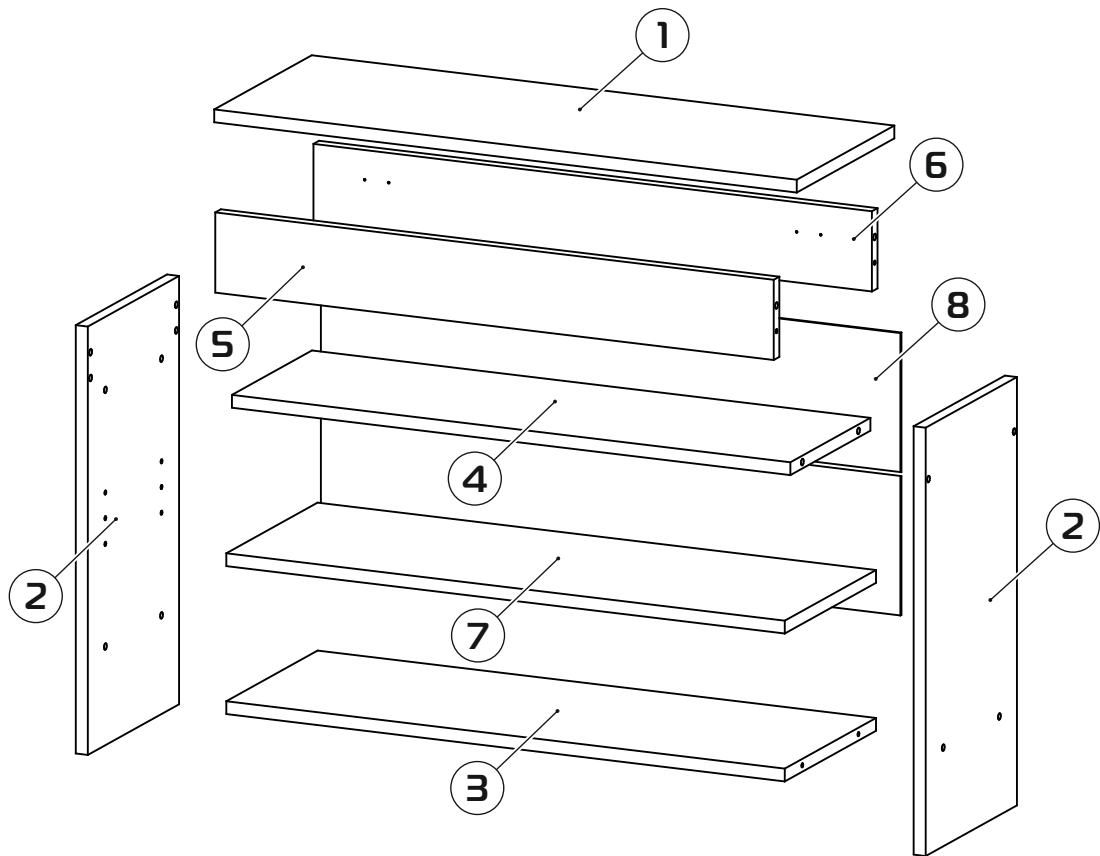

# VITTO-10

30-45 min

PH2

- |                   |                   |
|-------------------|-------------------|
| ① 774x278x16 (x1) | ⑤ 742x100x16 (x1) |
| ② 534x260x16 (x2) | ⑥ 742x100x16 (x1) |
| ③ 742x260x16 (x1) | ⑦ 742x260x16 (x1) |
| ④ 742x228x16 (x1) | ⑧ 770x176x3 (x2)  |

1:1

x8

7x50

x8

∅15

x8

8x30

x12