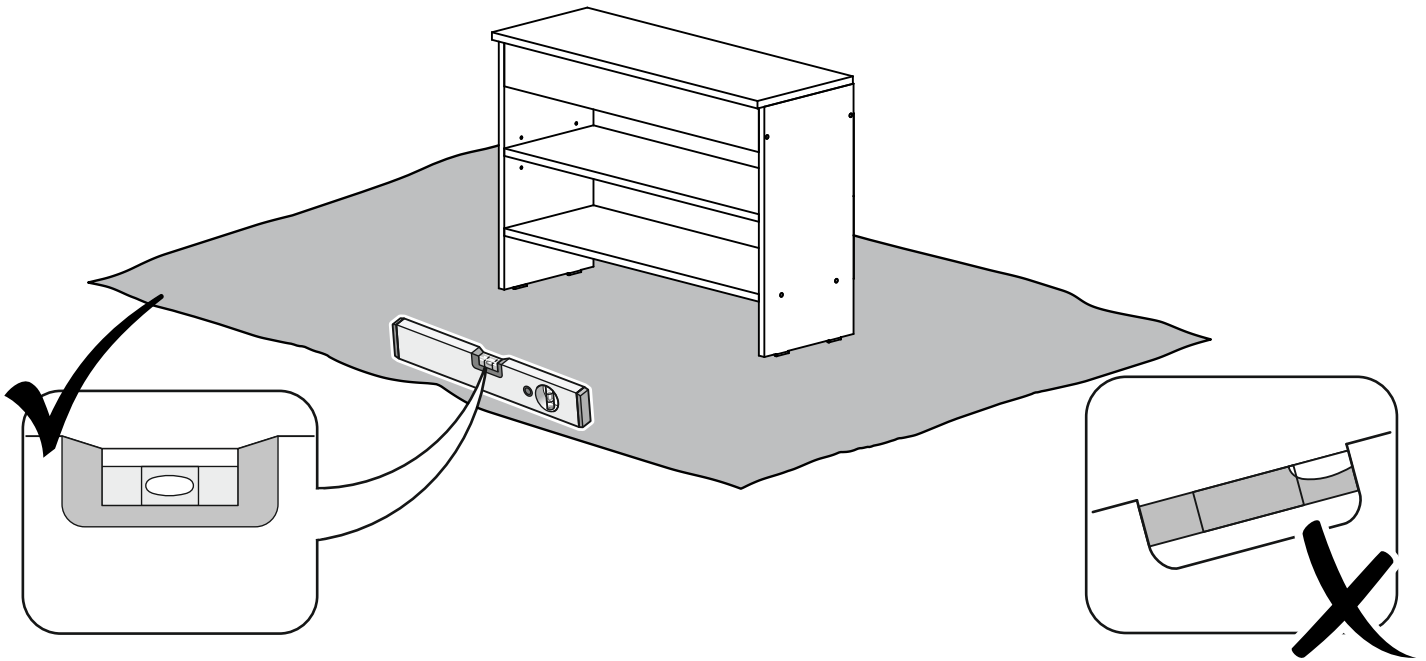

# VITTO-10

30-45 min

PH2

- |                   |                   |
|-------------------|-------------------|
| ① 774x278x16 (x1) | ⑤ 742x100x16 (x1) |
| ② 534x260x16 (x2) | ⑥ 742x100x16 (x1) |
| ③ 742x260x16 (x1) | ⑦ 742x260x16 (x1) |
| ④ 742x228x16 (x1) | ⑧ 770x176x3 (x2)  |